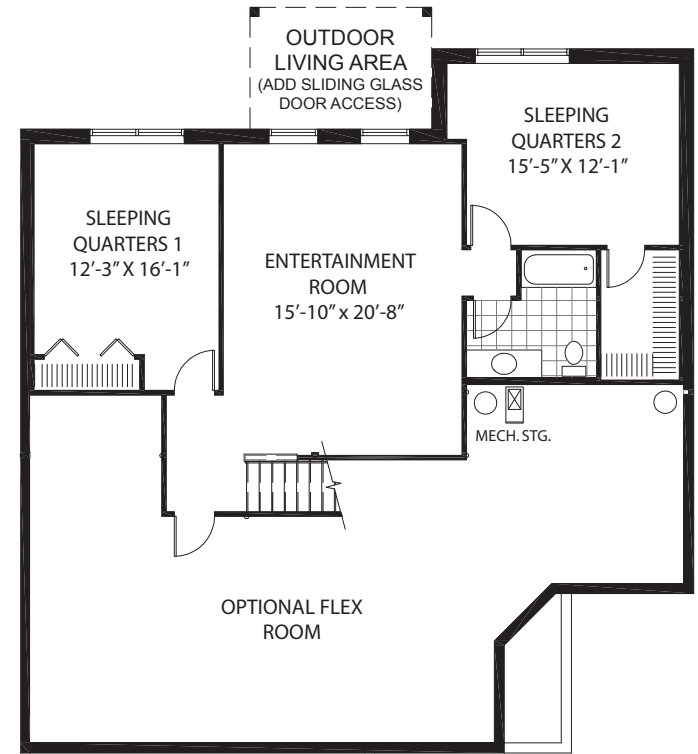

Chateau

LOWER LEVEL

The Villas at Corazón

TARTAN WEST

The completed home may vary from this brochure, the model, and/or the plans to an extent that is consistent with the normal trade, custom and practice within the construction industry. Floorplans shown may vary per elevation and room sizes are approximate. Continuing a policy of research and improvement, Newbury Homes reserves the right to change prices, plans and specifications without notice. This document is not accepted as part of a legal document.