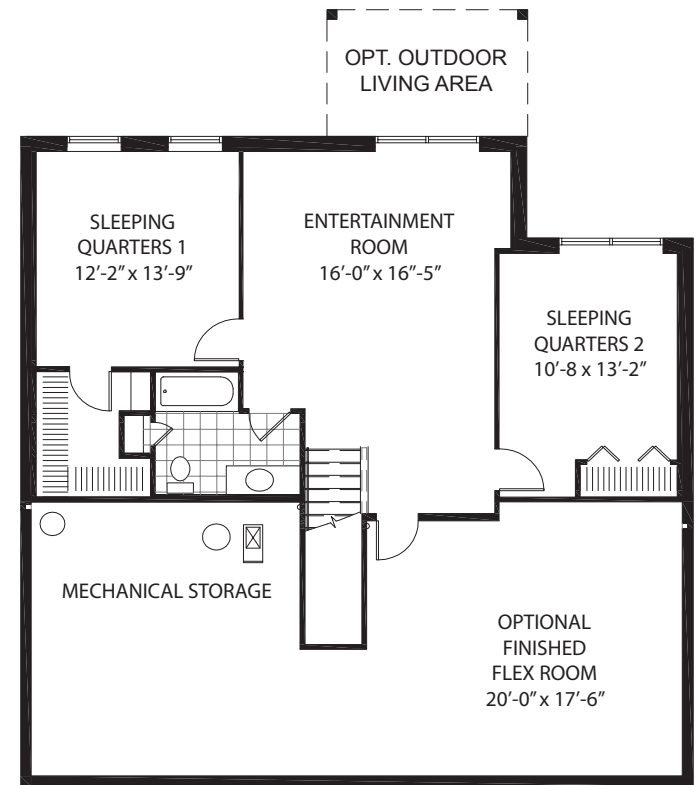

# Bastogne

MAIN LEVEL

LOWER LEVEL

## The Villas at Corazón

TARTAN WEST

The completed home may vary from this brochure, the model, and/or the plans to an extent that is consistent with the normal trade, custom and practice within the construction industry. Floorplans shown may vary per elevation and room sizes are approximate. Continuing a policy of research and improvement, Newbury Homes reserves the right to change prices, plans and specifications without notice. This document is not accepted as part of a legal document.