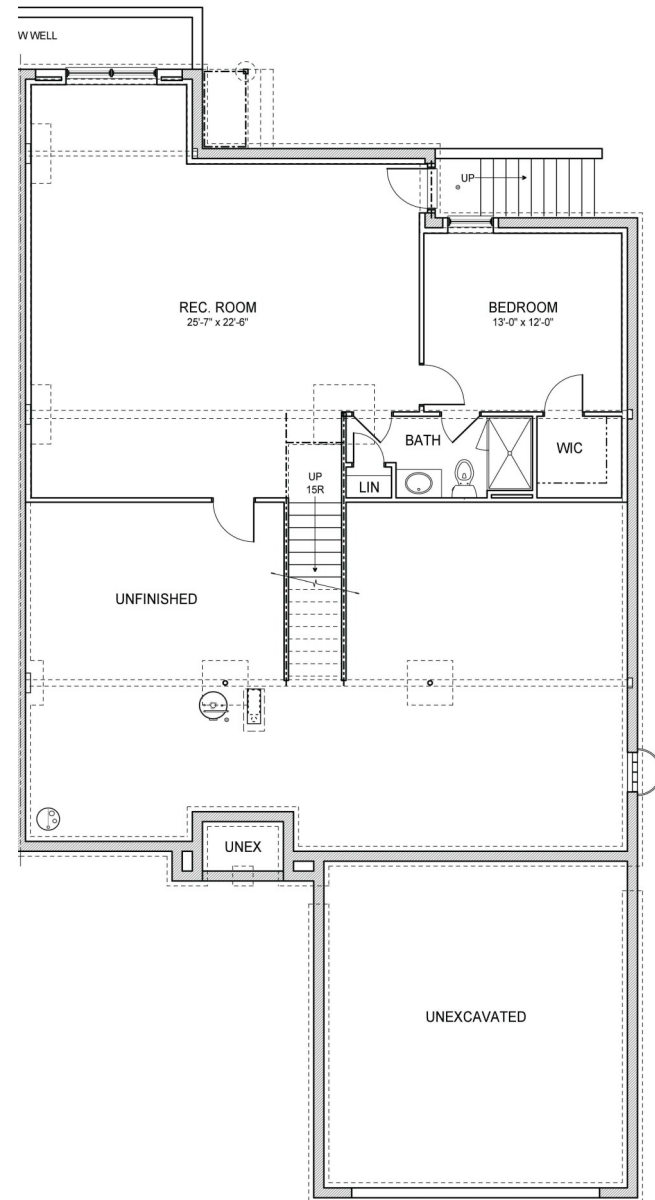

THE PROVENCE

FIRST FLOOR PLAN
 1,810 S.F. W/O SUN ROOM
 1,931 S.F. W/ SUN ROOM

For More Information Call 614.989-3236
 For Illustration Purposes Only and Subject to Change