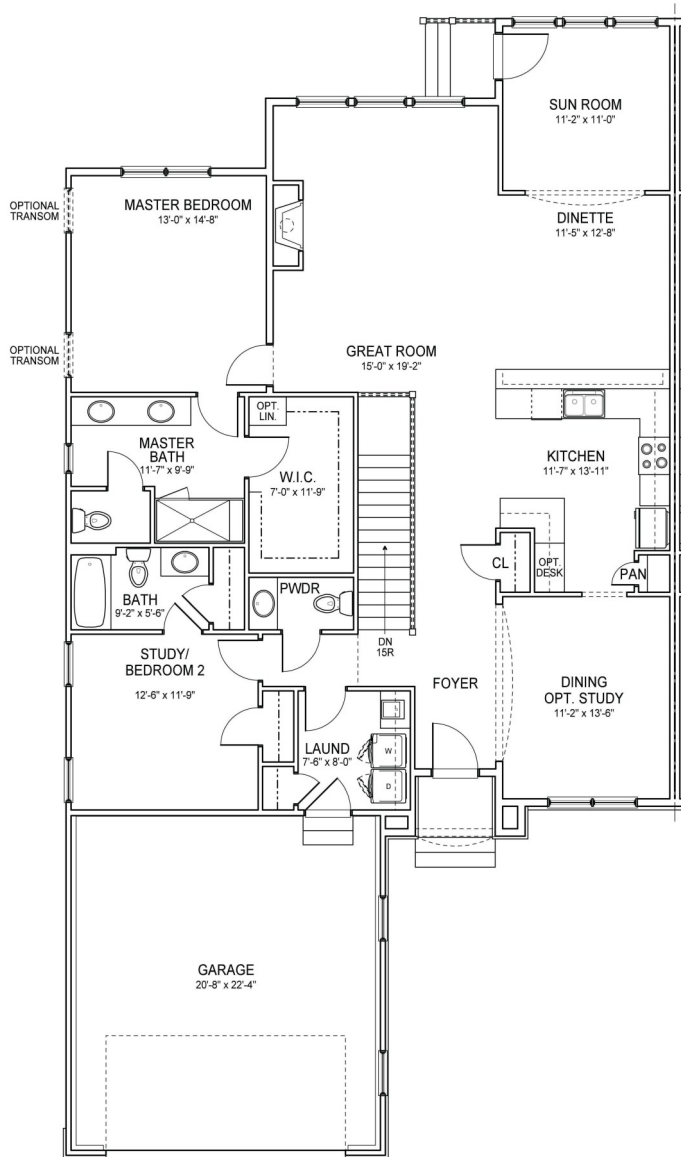

THE PROVENCE

FIRST FLOOR PLAN
 1,810 S.F. W/O SUN ROOM
 1,931 S.F. W/ SUN ROOM

For More Information Call 614.989-3236
 For Illustration Purposes Only and Subject to Change