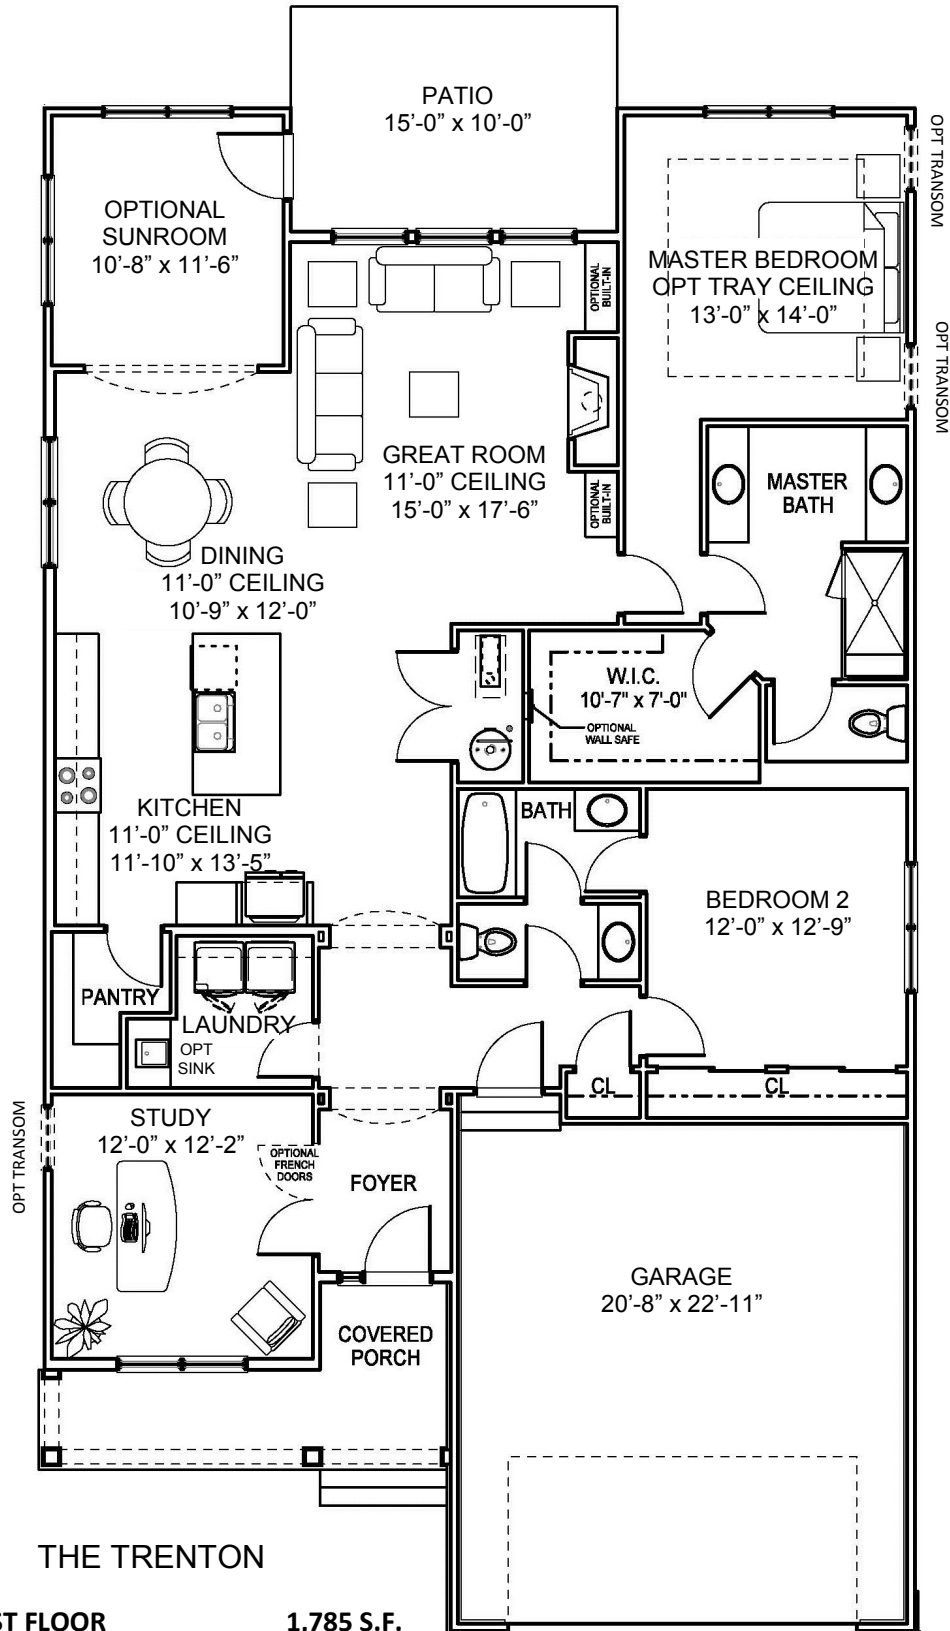

THE TRENTON

THE TRENTON

| | |
|---------------------------|-------------------|
| FIRST FLOOR | 1,785 S.F. |
| SUNROOM (OPTIONAL) | 130 S.F. |
| TOTAL FINISHED | 1,915 S.F. |

For Illustration Purposes Only And Subject To Change