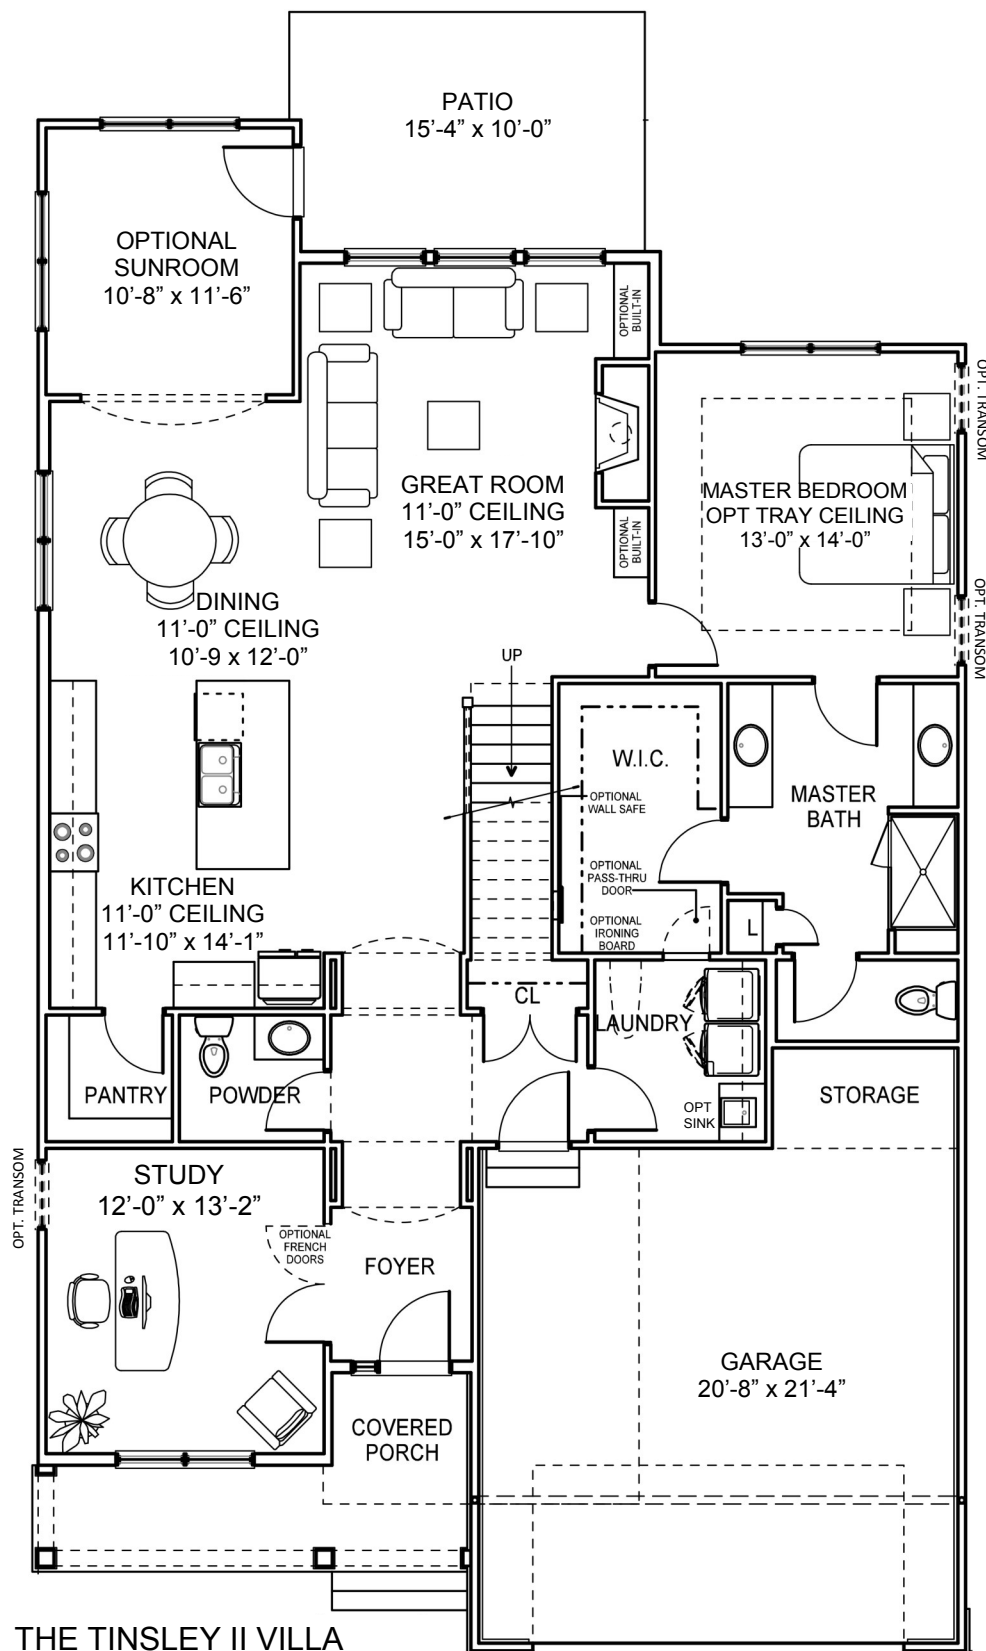

THE TINSLEY II VILLA

THE TINSLEY II VILLA

FIRST FLOOR	1,624 S.F.
OPTIONAL SUNROOM	132 S.F.
SECOND FLOOR	708 S.F.
TOTAL FINISHED	2,464 S.F.

For Illustration Purposes Only and Subject to Change

THE TINSLEY II VILLA

THE TINSLEY II VILLA

FIRST FLOOR	1,624 S.F.
OPTIONAL SUNROOM	132 S.F.
SECOND FLOOR	708 S.F.
TOTAL FINISHED	2,464 S.F.

For Illustration Purposes Only and Subject to Change