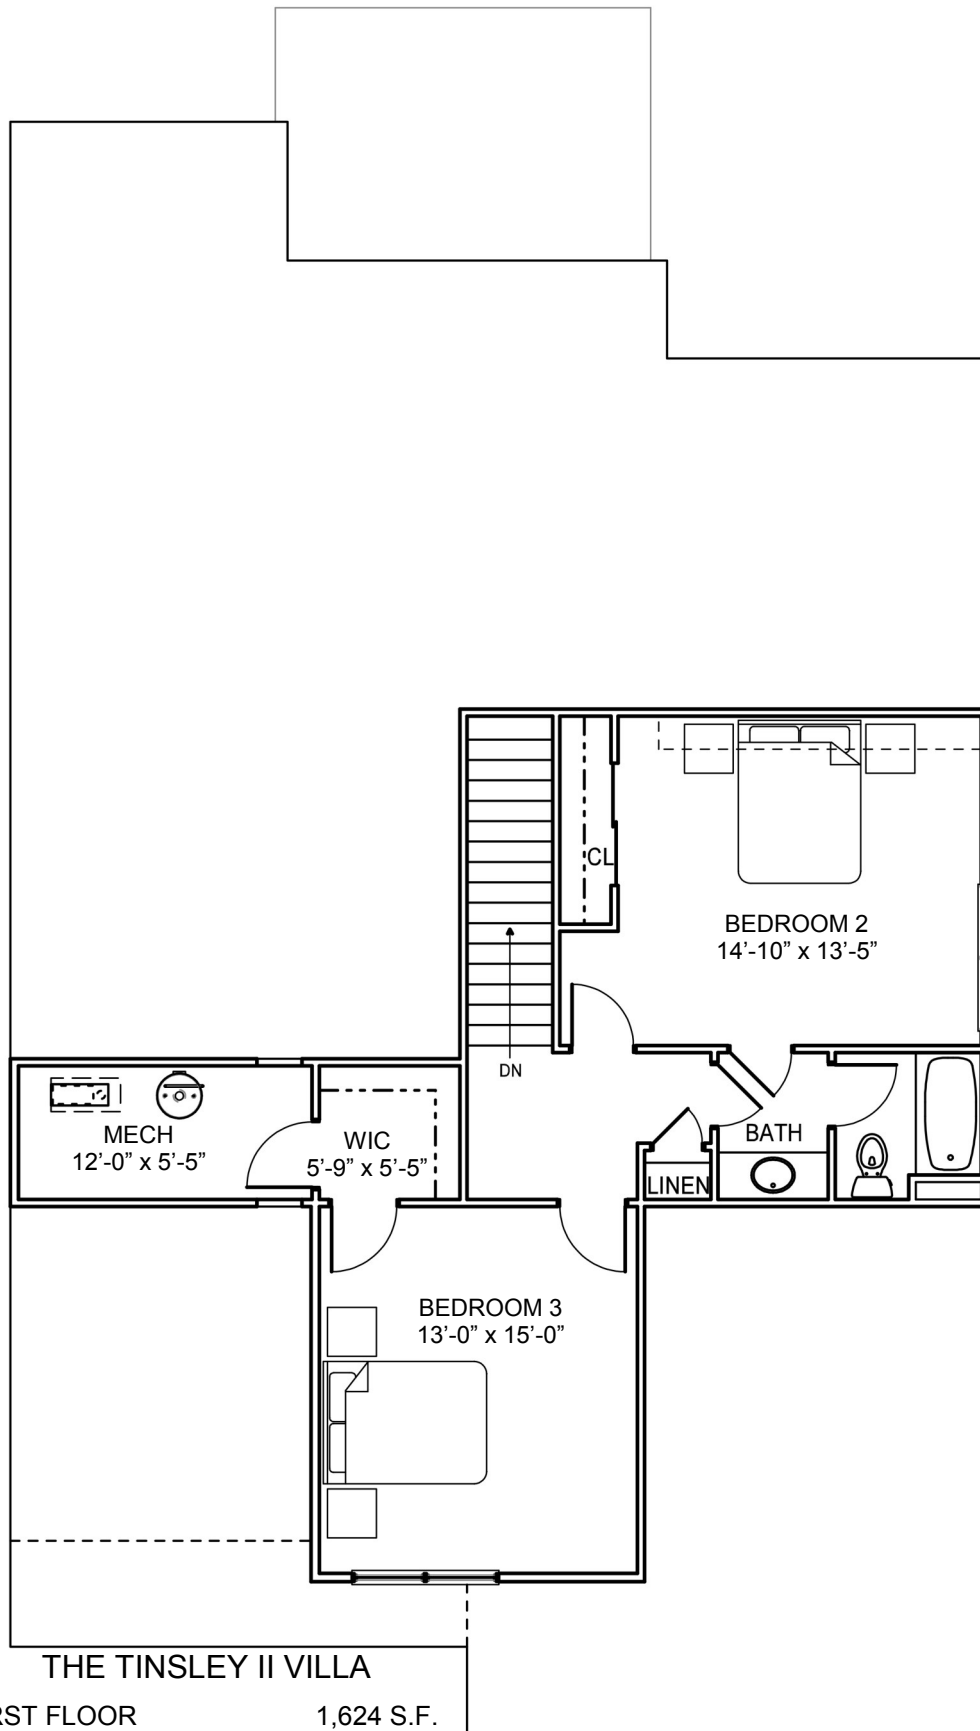

THE TINSLEY II VILLA

THE TINSLEY II VILLA

FIRST FLOOR	1,624 S.F.
OPTIONAL SUNROOM	132 S.F.
SECOND FLOOR	708 S.F.
TOTAL FINISHED	2,464 S.F.

For Illustration Purposes Only and Subject to Change

THE TINSLEY II VILLA

THE TINSLEY II VILLA

FIRST FLOOR	1,624 S.F.
OPTIONAL SUNROOM	132 S.F.
SECOND FLOOR	708 S.F.
TOTAL FINISHED	2,464 S.F.

For Illustration Purposes Only and Subject to Change