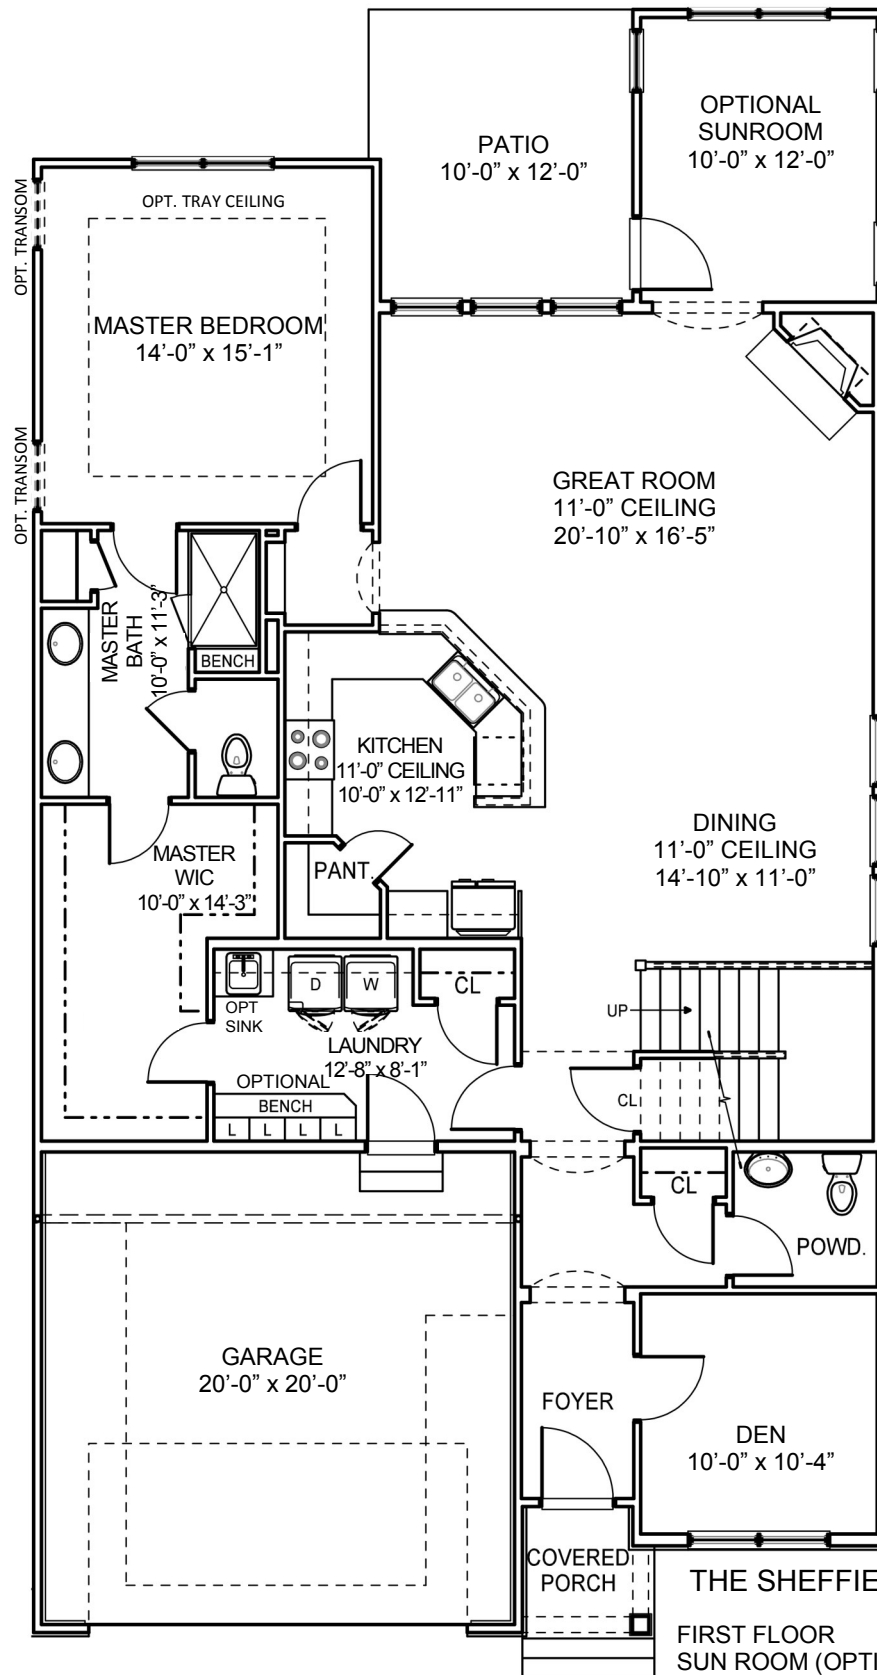

THE SHEFFIELD II VILLA

THE SHEFFIELD II VILLA

FIRST FLOOR	1,633 S.F.
SUN ROOM (OPTIONAL)	132 S.F.
SECOND FLOOR	707 S.F.
TOTAL FINISHED	2,472 S.F.

For Illustration Purposes Only And Subject To Change

THE SHEFFIELD II VILLA

THE SHEFFIELD II VILLA

FIRST FLOOR	1,633 S.F.
SUN ROOM (OPTIONAL)	132 S.F.
SECOND FLOOR	707 S.F.
TOTAL FINISHED	2,472 S.F.

For Illustration Purposes Only And Subject To Change