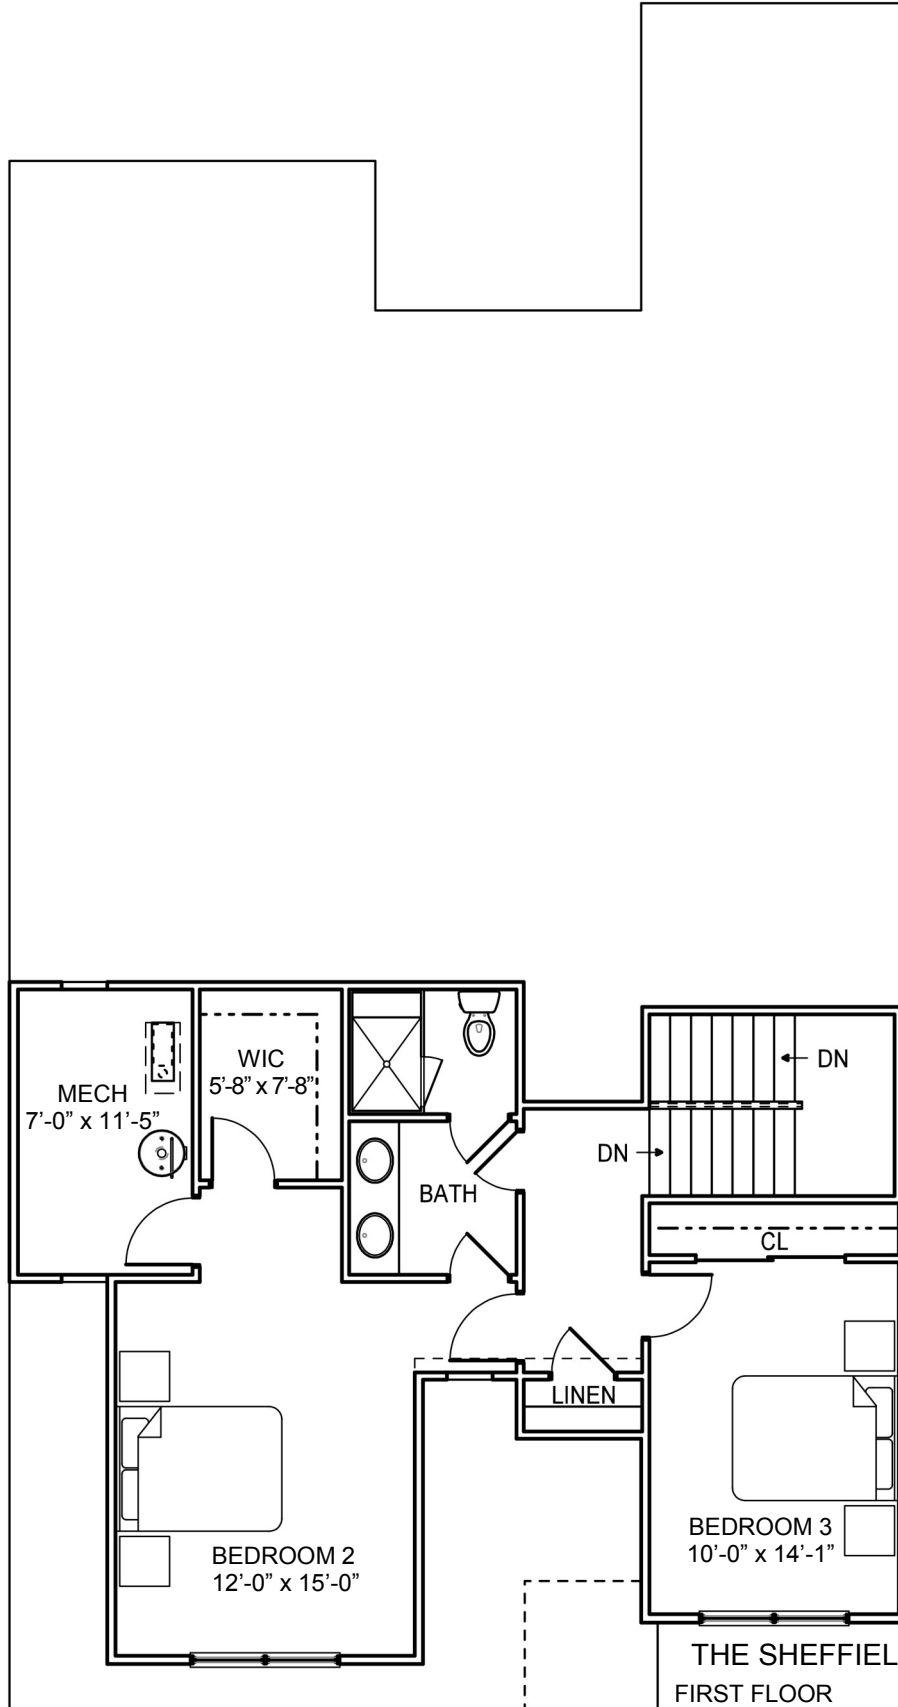

THE SHEFFIELD II VILLA

THE SHEFFIELD II VILLA

FIRST FLOOR	1,633 S.F.
SUN ROOM (OPTIONAL)	132 S.F.
SECOND FLOOR	707 S.F.
TOTAL FINISHED	2,472 S.F.

For Illustration Purposes Only And Subject To Change

THE SHEFFIELD II VILLA

THE SHEFFIELD II VILLA

FIRST FLOOR	1,633 S.F.
SUN ROOM (OPTIONAL)	132 S.F.
SECOND FLOOR	707 S.F.
TOTAL FINISHED	2,472 S.F.

For Illustration Purposes Only And Subject To Change