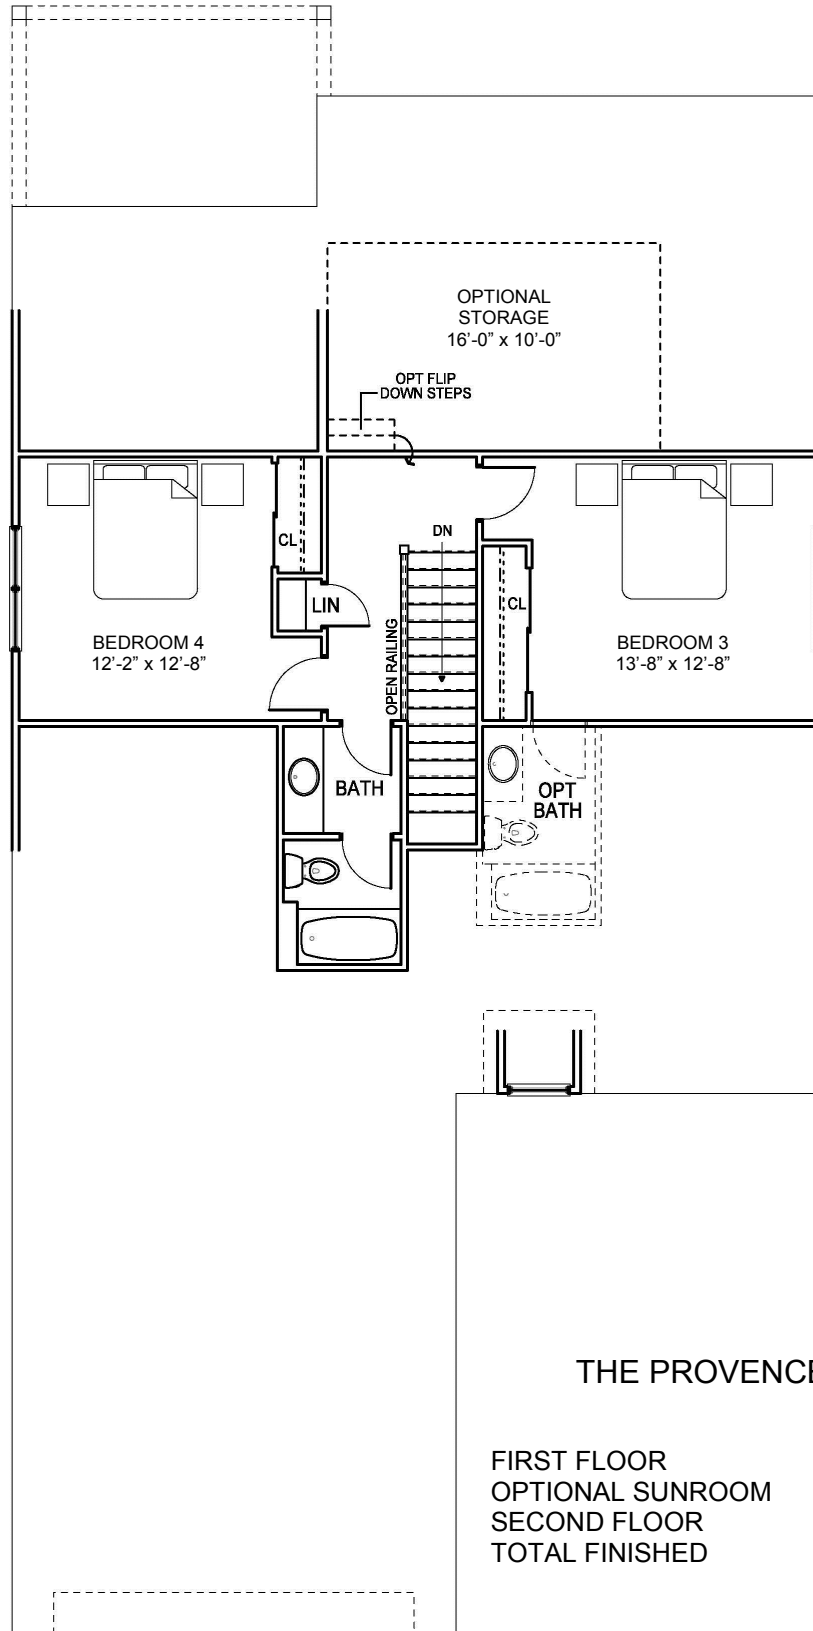

THE PROVENCE II

OPTIONAL LAYOUT

THE PROVENCE II

FIRST FLOOR	1,772 S.F.
OPTIONAL SUNROOM	135 S.F.
SECOND FLOOR	560 S.F.
TOTAL FINISHED	2,467 S.F.

For Illustration Purposes Only and Subject to Change

THE PROVENCE II

THE PROVENCE II

FIRST FLOOR	1,772 S.F.
OPTIONAL SUNROOM	135 S.F.
SECOND FLOOR	560 S.F.
TOTAL FINISHED	2,467 S.F.