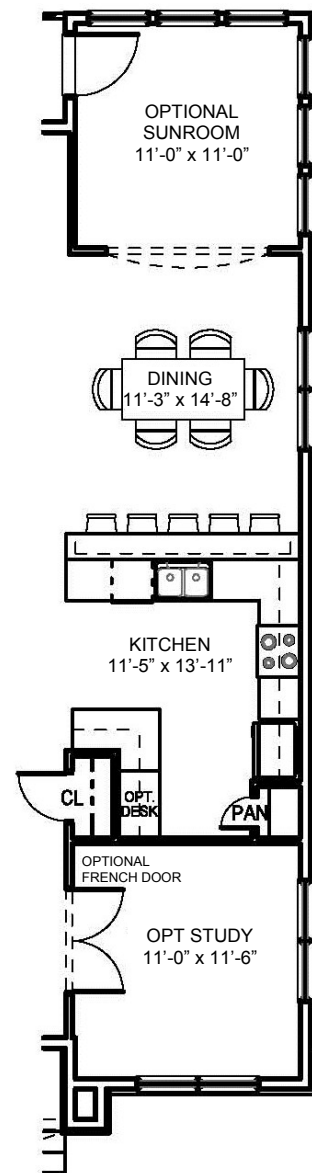

THE PROVENCE II

OPTIONAL LAYOUT

THE PROVENCE II

FIRST FLOOR	1,772 S.F.
OPTIONAL SUNROOM	135 S.F.
SECOND FLOOR	560 S.F.
TOTAL FINISHED	2,467 S.F.

For Illustration Purposes Only and Subject to Change

THE PROVENCE II

THE PROVENCE II

FIRST FLOOR	1,772 S.F.
OPTIONAL SUNROOM	135 S.F.
SECOND FLOOR	560 S.F.
TOTAL FINISHED	2,467 S.F.