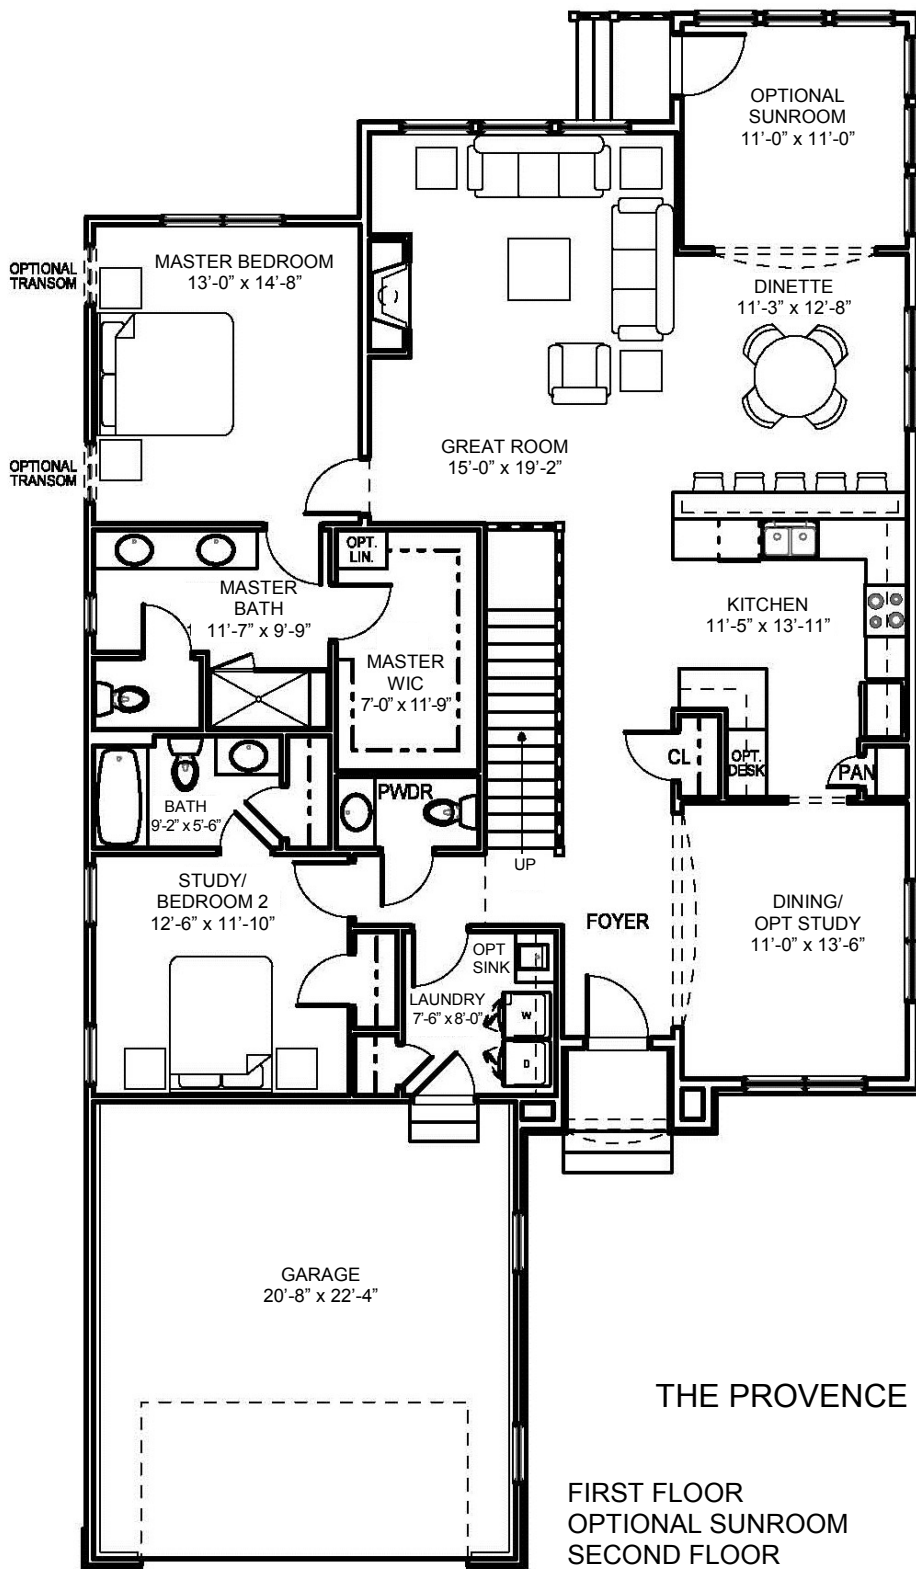

THE PROVENCE II

OPTIONAL LAYOUT

THE PROVENCE II

FIRST FLOOR	1,772 S.F.
OPTIONAL SUNROOM	135 S.F.
SECOND FLOOR	560 S.F.
TOTAL FINISHED	2,467 S.F.

For Illustration Purposes Only and Subject to Change

THE PROVENCE II

THE PROVENCE II

FIRST FLOOR	1,772 S.F.
OPTIONAL SUNROOM	135 S.F.
SECOND FLOOR	560 S.F.
TOTAL FINISHED	2,467 S.F.