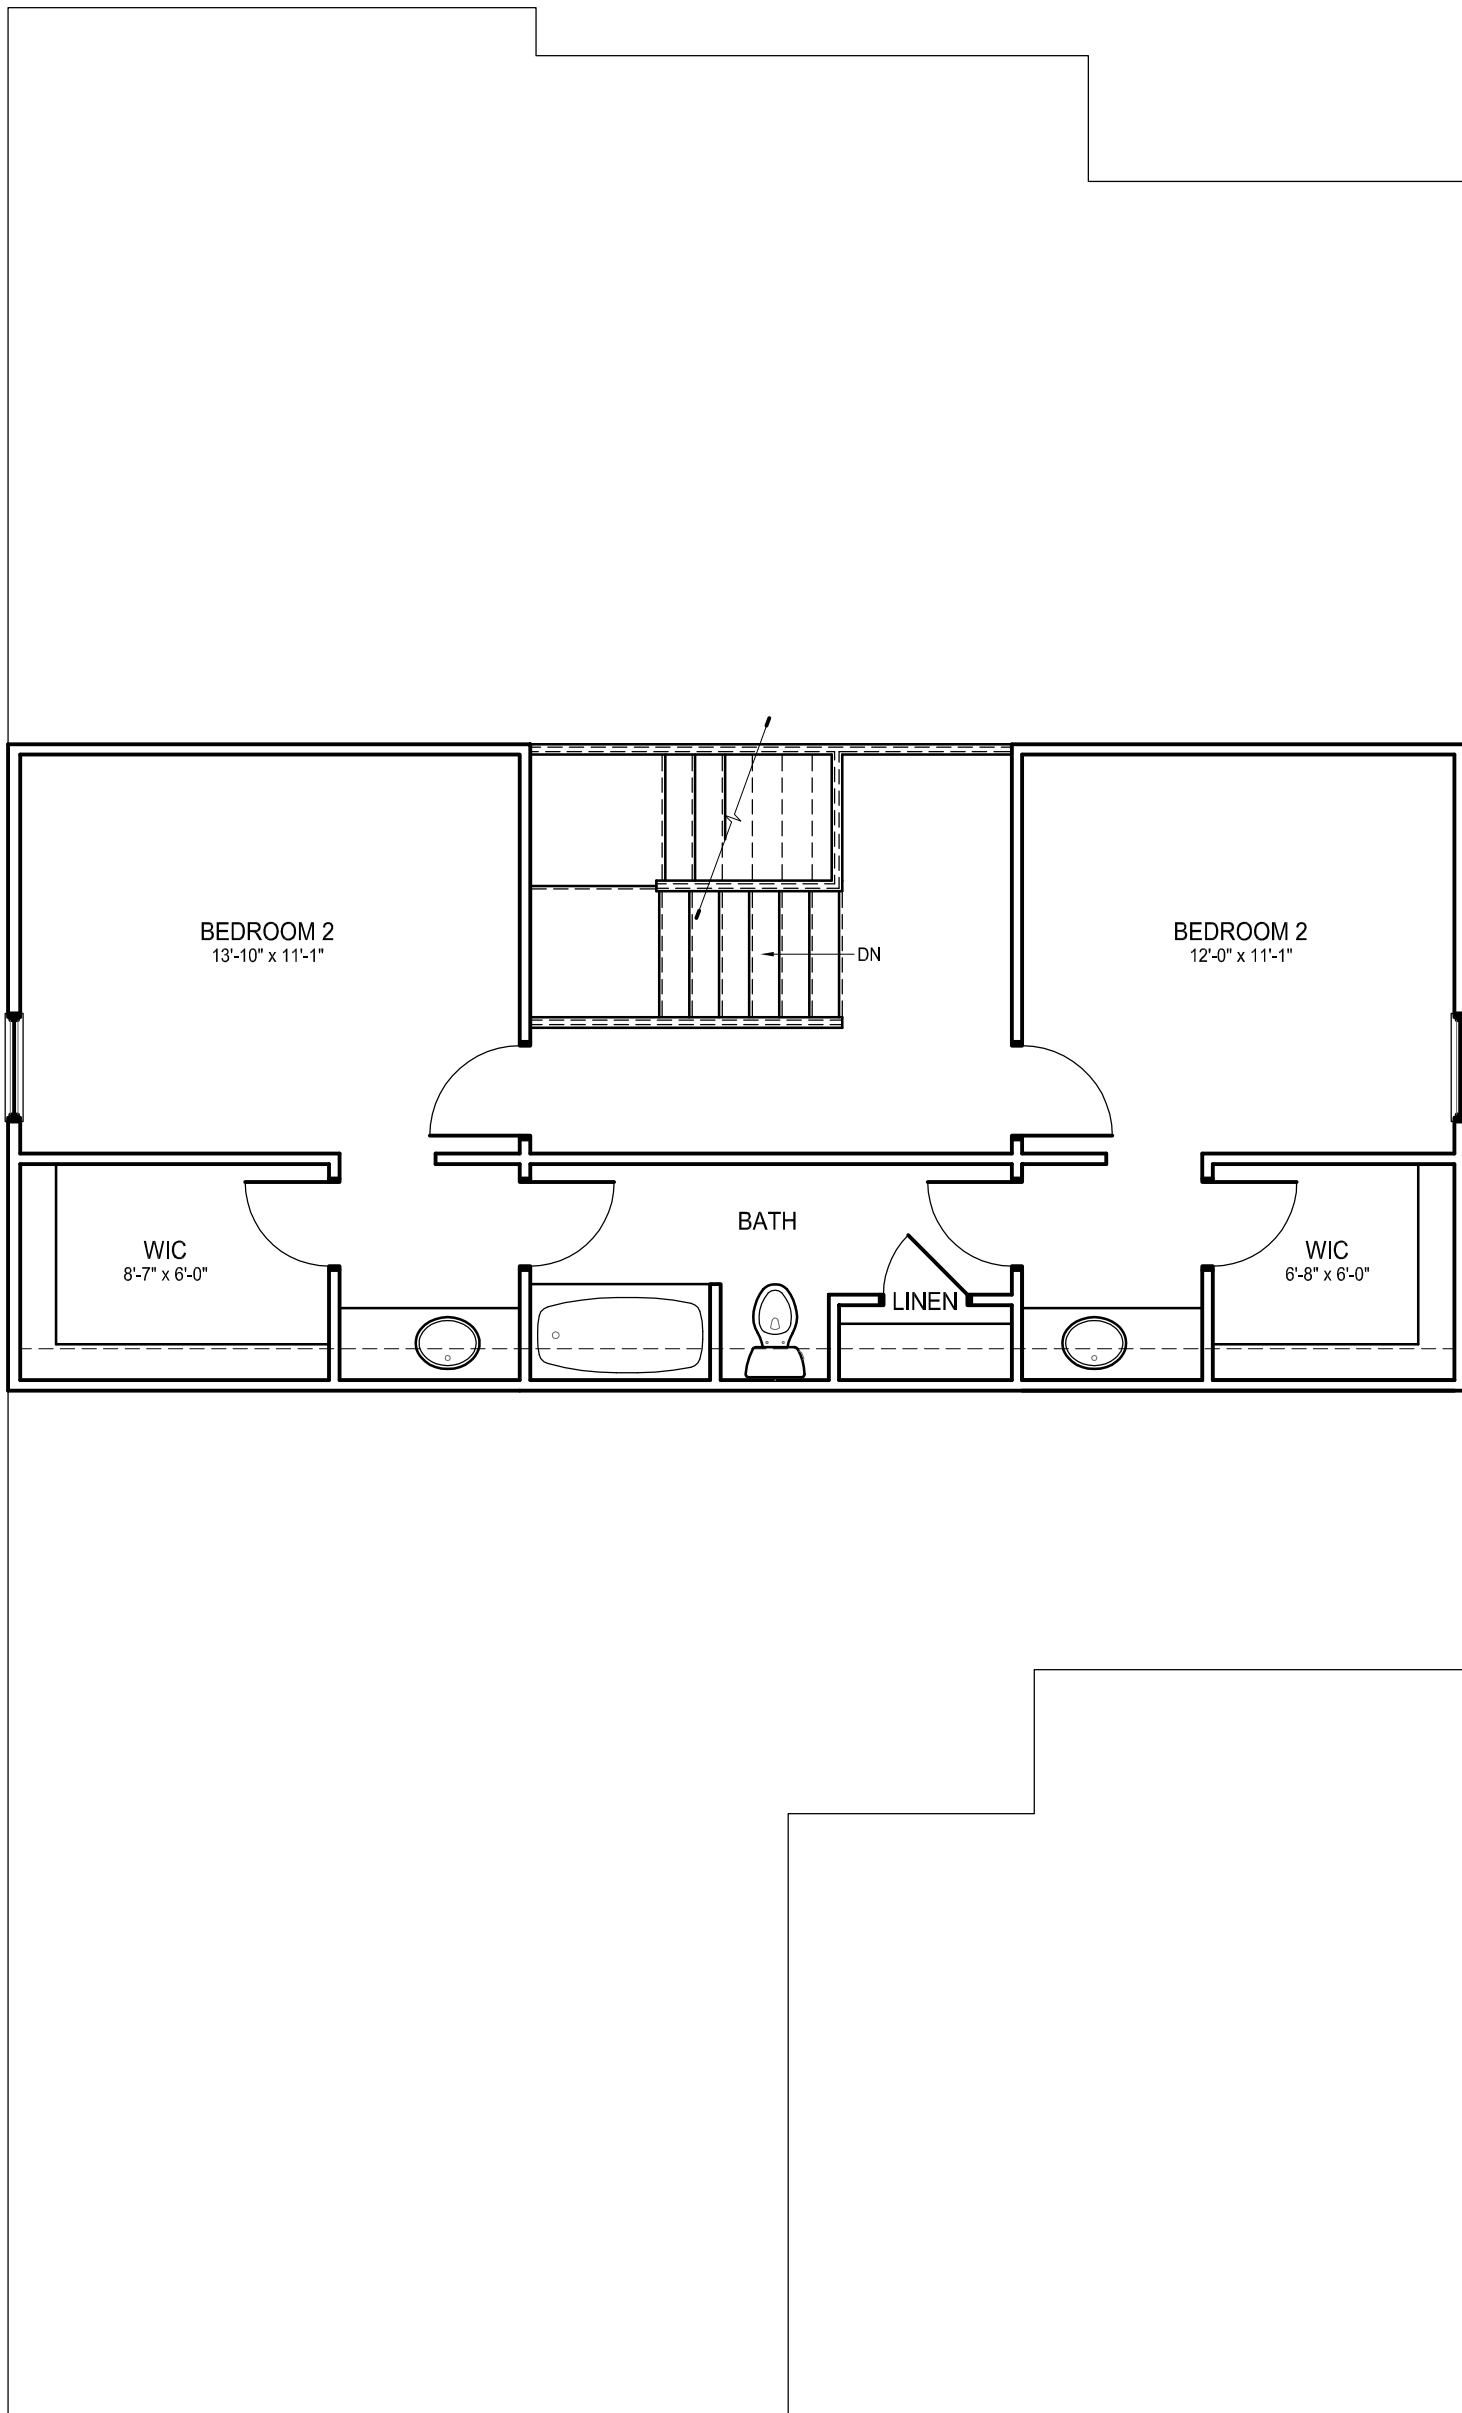

CONDO 11b

FIRST FLOOR S.F.: 1,684 S.F.
SECOND FLOOR S.F.: 662 S.F.
TOTAL SQUARE FOOTAGE: 2,346 S.F.

CONDO 11b

FIRST FLOOR S.F.: 1,684 S.F.
SECOND FLOOR S.F.: 662 S.F.
TOTAL SQUARE FOOTAGE: 2,346 S.F.

For Illustration Purposes Only And Subject To Change

For Illustration Purposes Only And Subject To Change