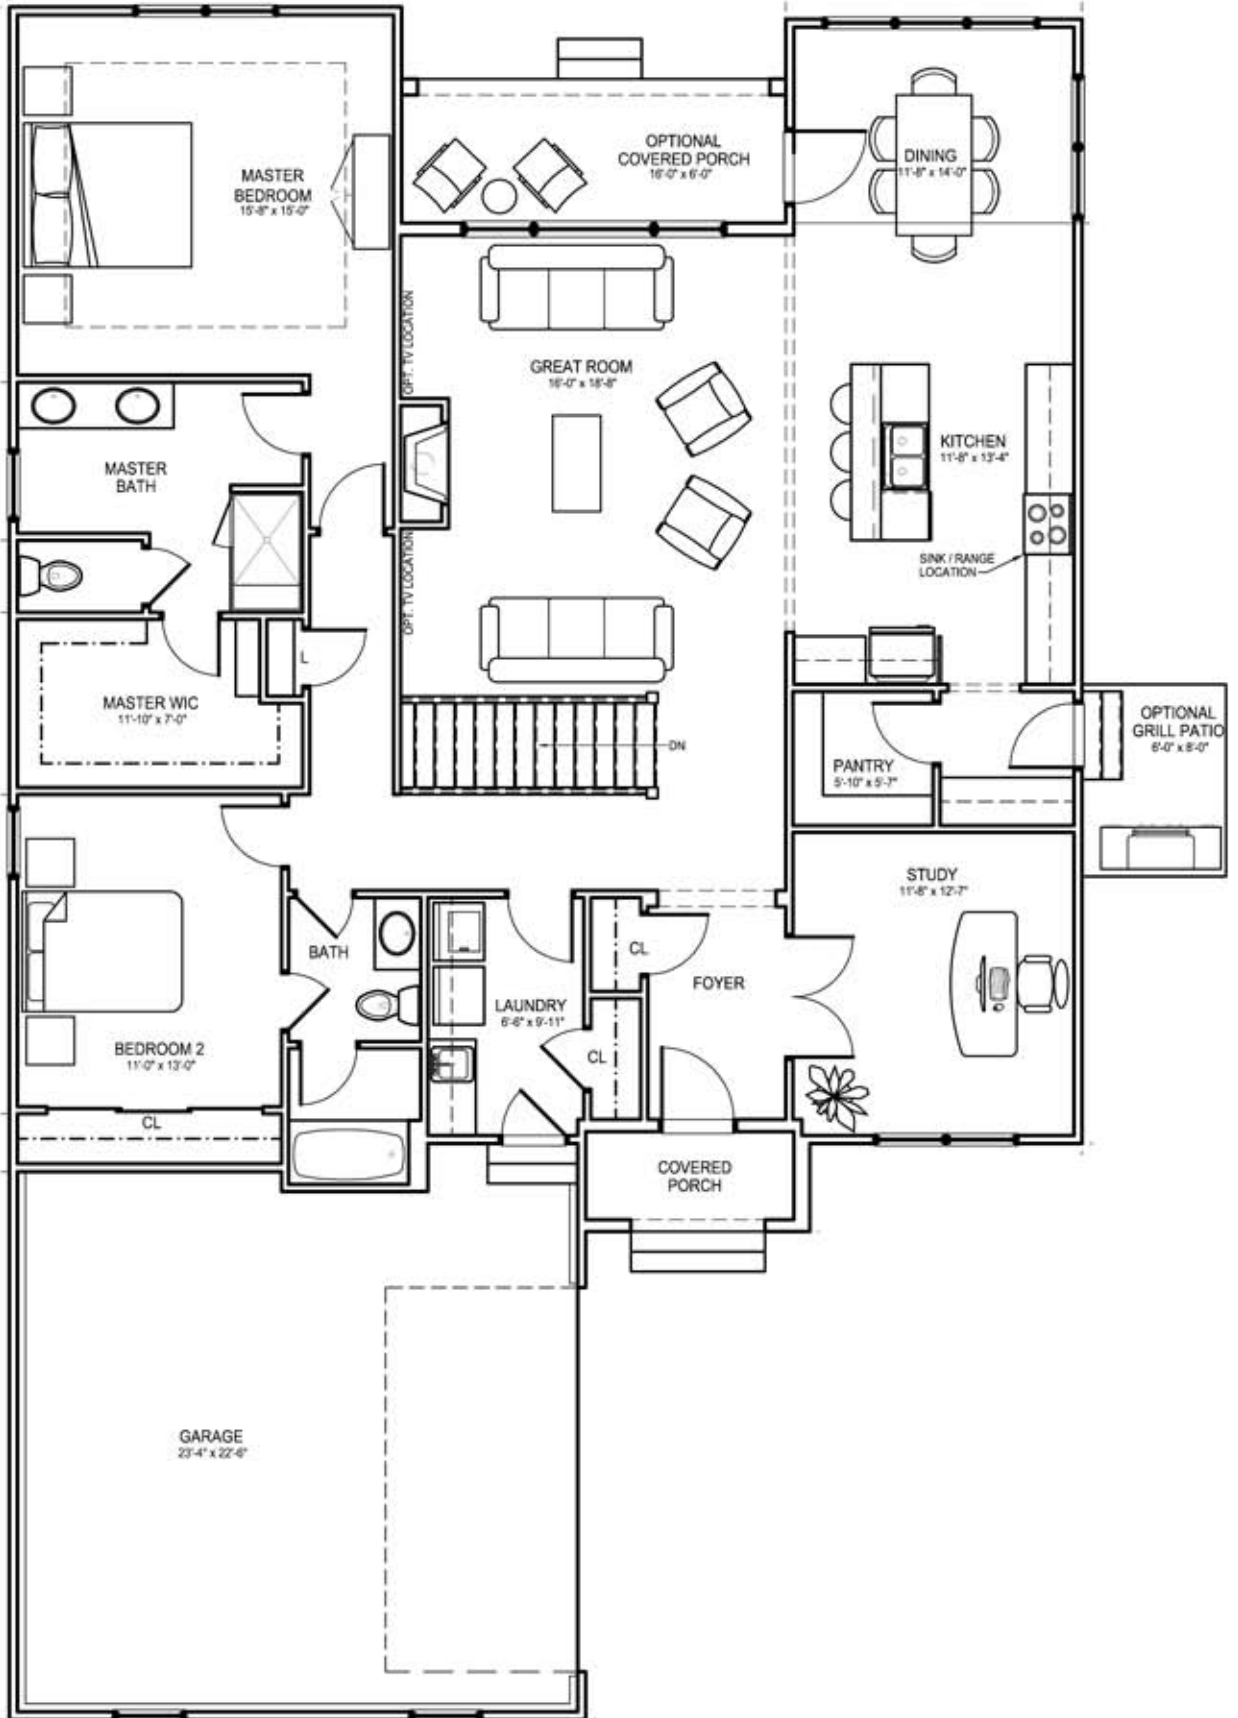

The Milan

Prices From The Upper \$300,000's

FIRST FLOOR = 1,985 S.F.

FINISHED BASEMENT 2 of 4 = 1,215 S.F.

For Illustration Purposes Only And Subject To Change

For Illustration Purposes Only And Subject To Change