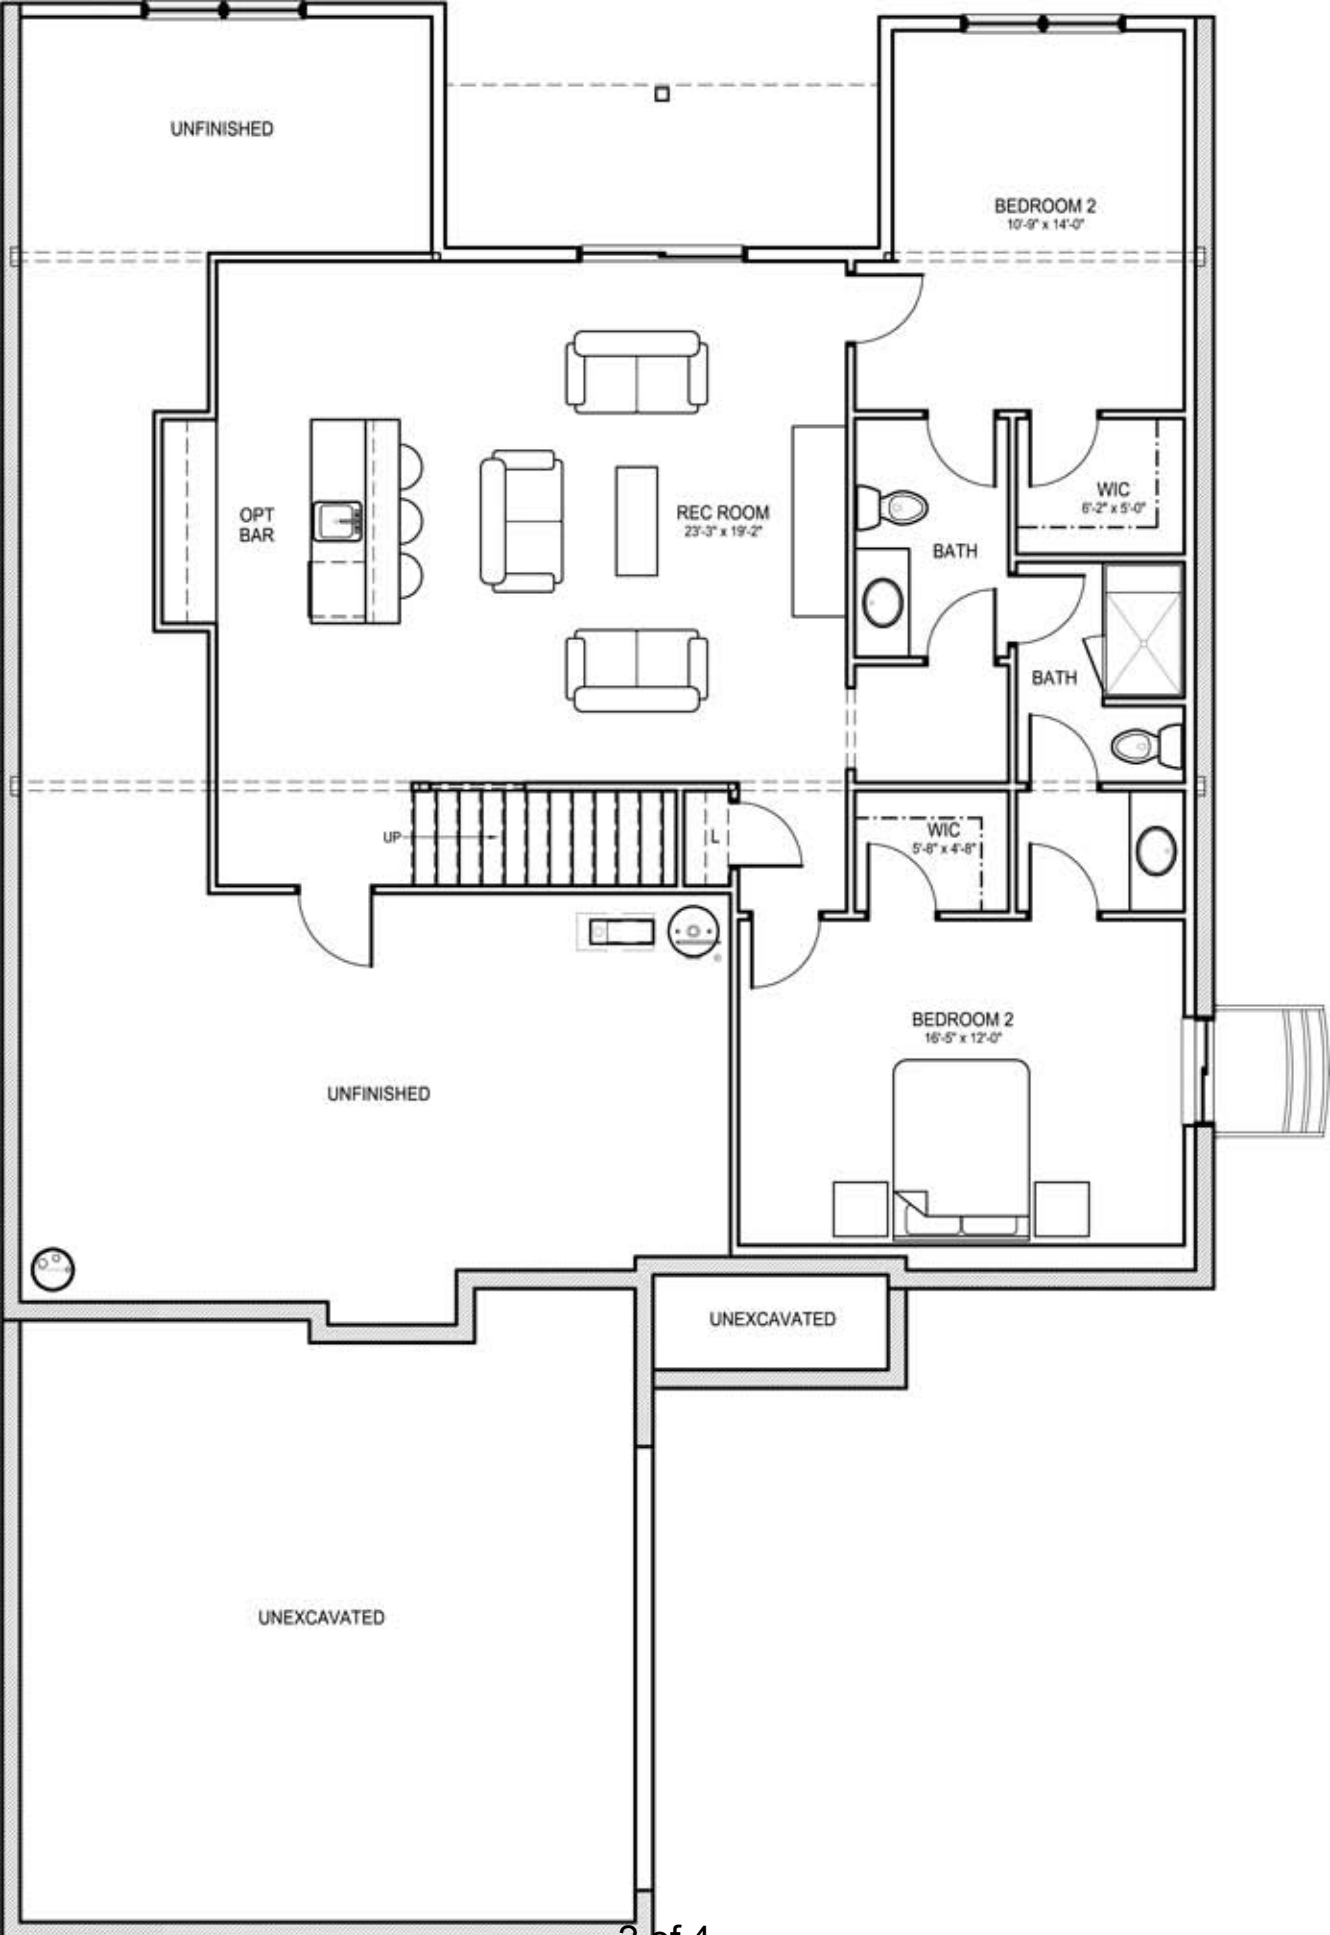

The Milan

Prices From The Upper \$300,000's

FIRST FLOOR = 1,985 S.F.

FINISHED BASEMENT 2 of 4 = 1,215 S.F.

For Illustration Purposes Only And Subject To Change

For Illustration Purposes Only And Subject To Change