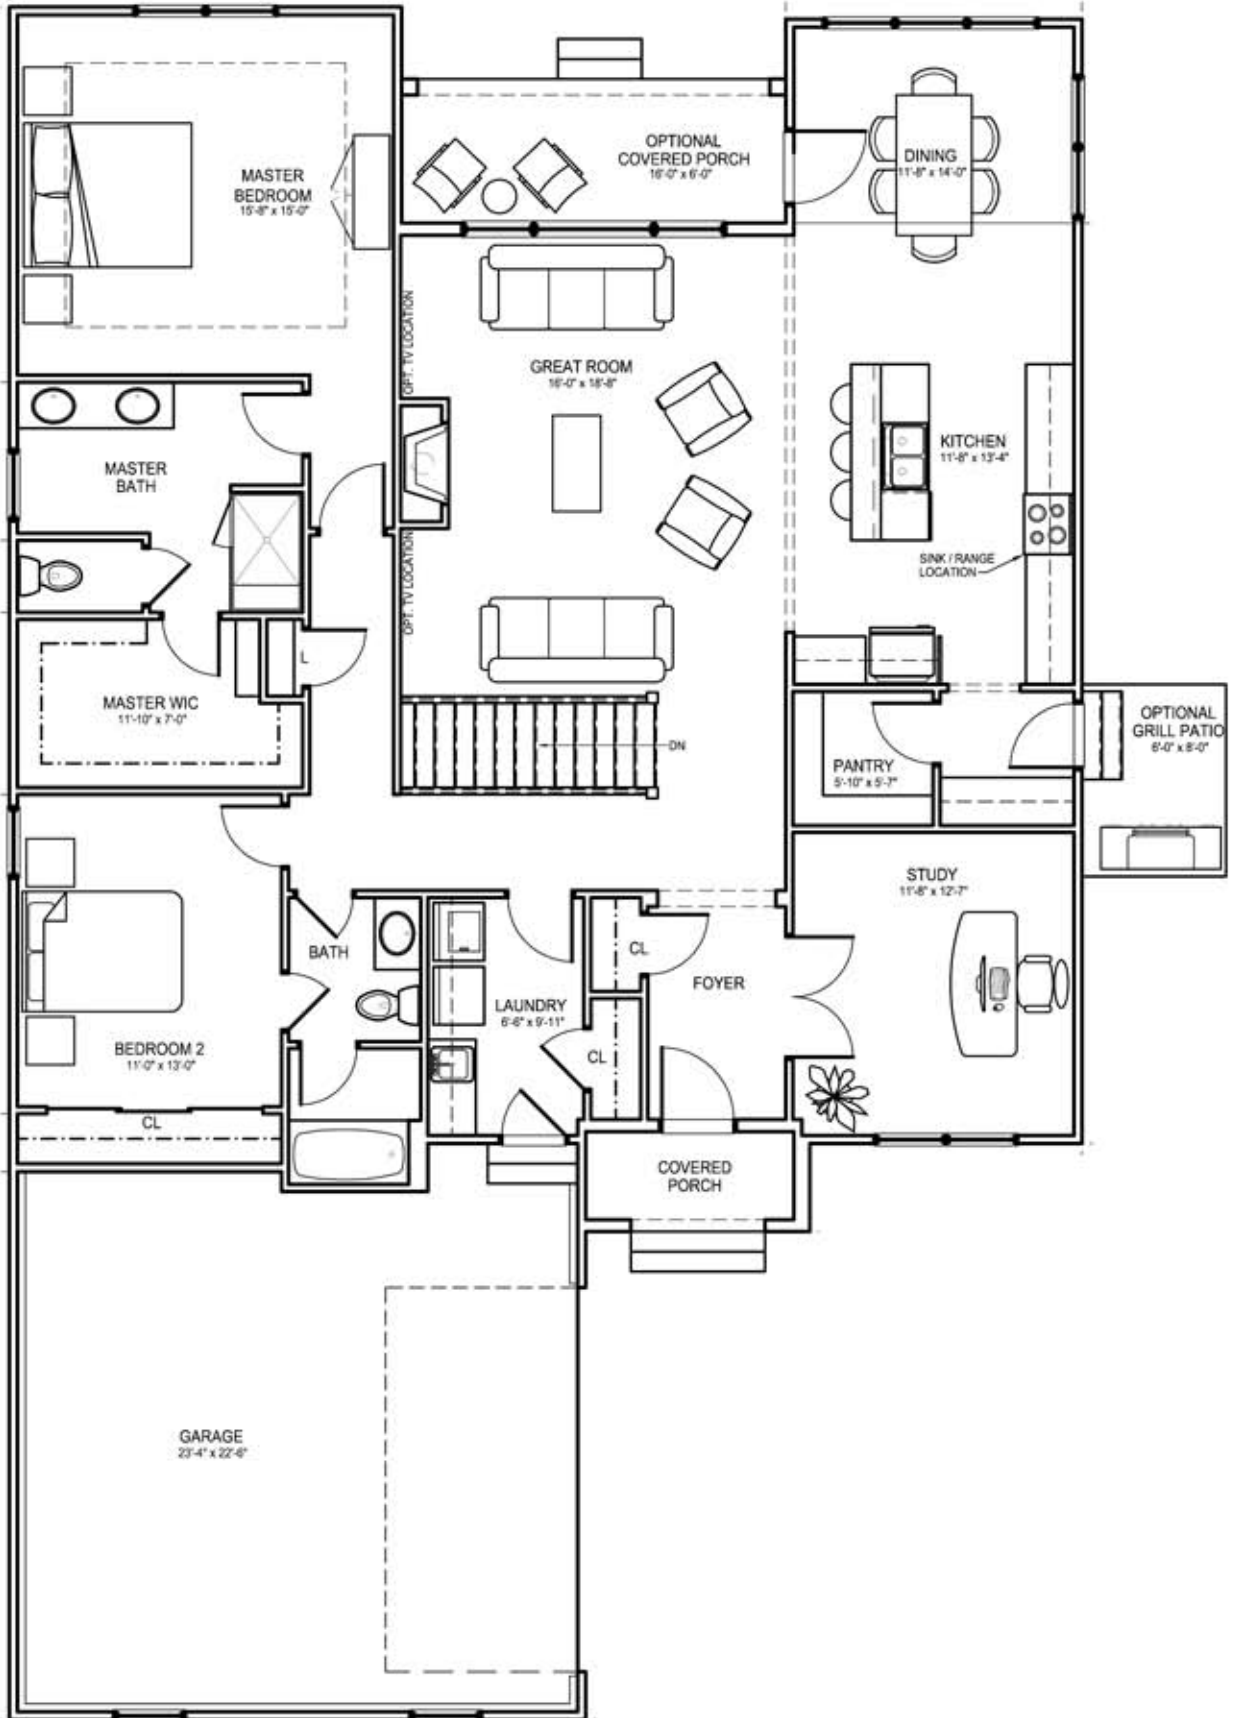

The Milan

Prices From The Upper \$300,000's

FIRST FLOOR = 1,985 S.F.

FINISHED BASEMENT 2 of 4 = 1,215 S.F.

For Illustration Purposes Only And Subject To Change

For Illustration Purposes Only And Subject To Change