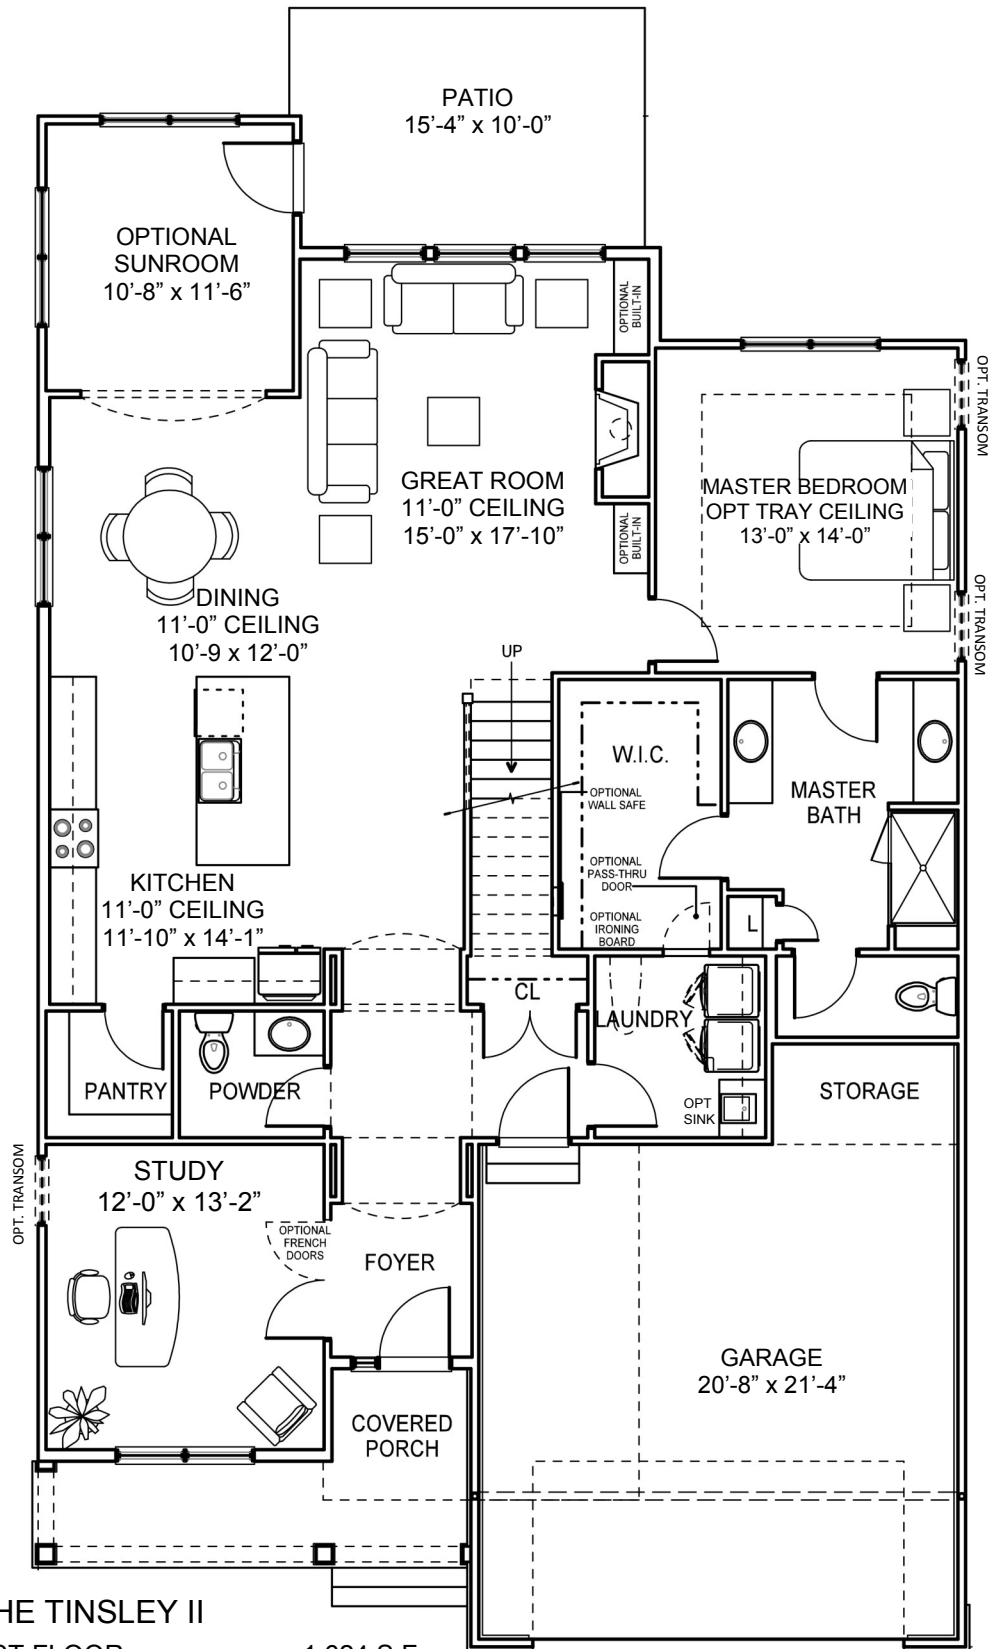

# THE TINSLEY II

## THE TINSLEY II

FIRST FLOOR	1,624 S.F.
OPTIONAL SUNROOM	132 S.F.
SECOND FLOOR	708 S.F.
TOTAL FINISHED	2,464 S.F.

## THE TINSLEY II

FIRST FLOOR	1,624 S.F.
OPTIONAL SUNROOM	132 S.F.
SECOND FLOOR	708 S.F.
TOTAL FINISHED	2,464 S.F.

For Illustration Purposes Only and Subject to Change