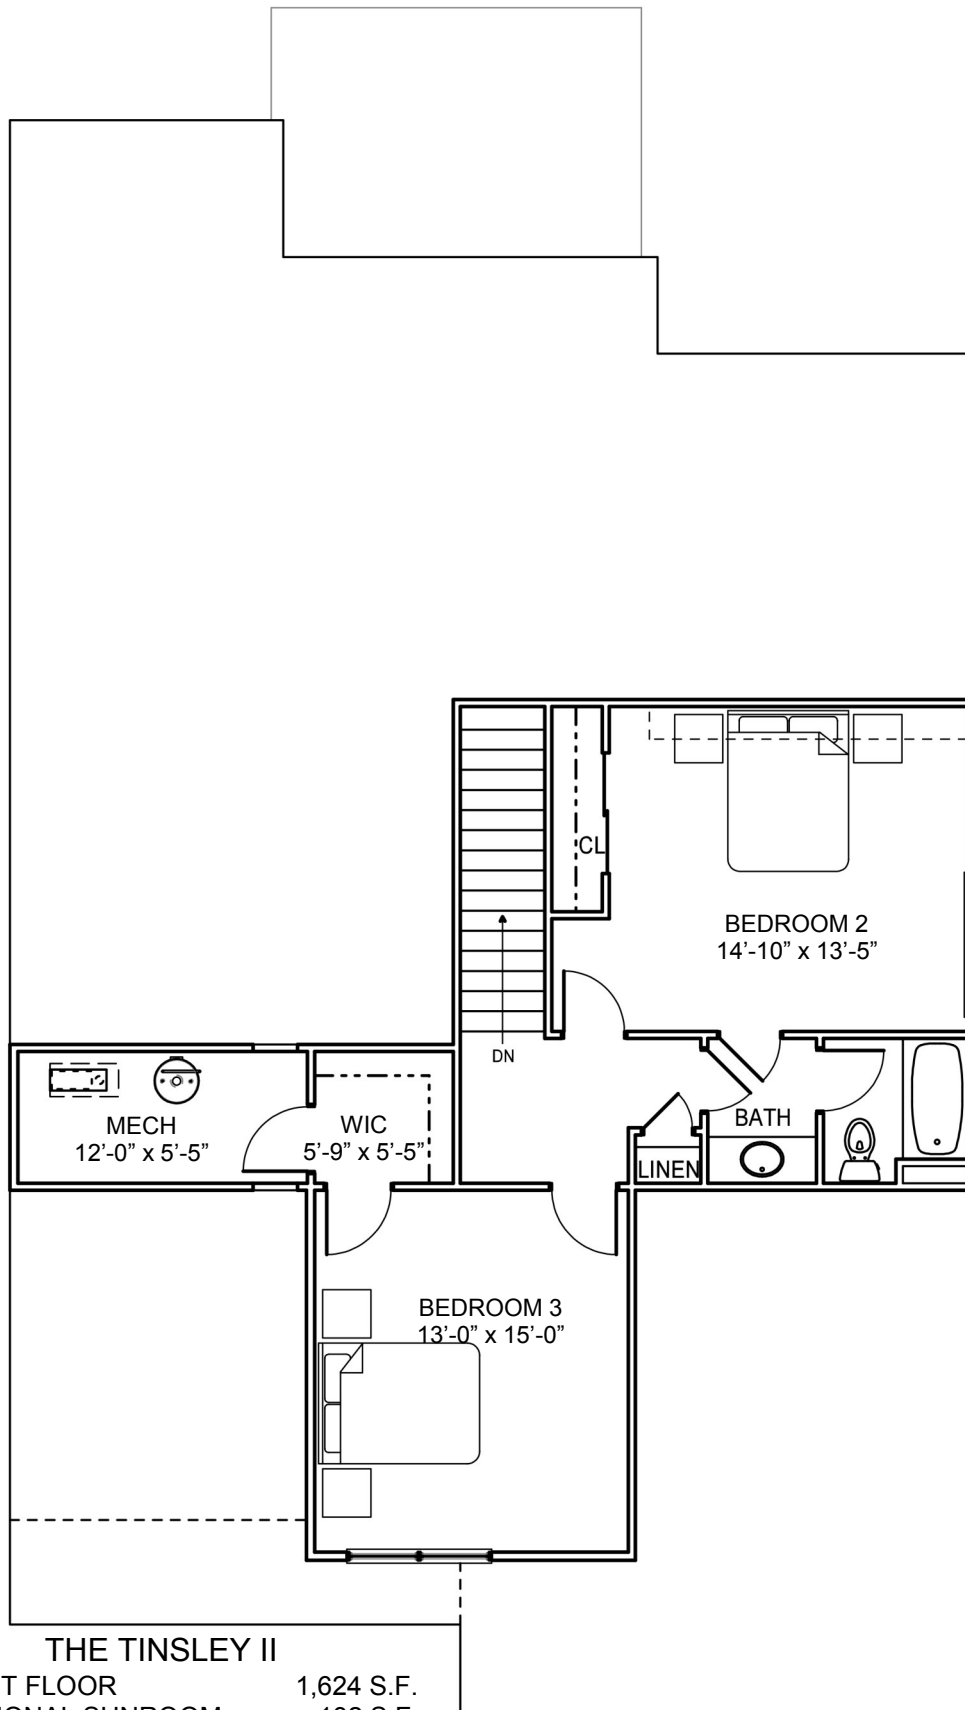

# THE TINSLEY II

## THE TINSLEY II

FIRST FLOOR	1,624 S.F.
OPTIONAL SUNROOM	132 S.F.
SECOND FLOOR	708 S.F.
TOTAL FINISHED	2,464 S.F.

## THE TINSLEY II

FIRST FLOOR	1,624 S.F.
OPTIONAL SUNROOM	132 S.F.
SECOND FLOOR	708 S.F.
TOTAL FINISHED	2,464 S.F.

For Illustration Purposes Only and Subject to Change