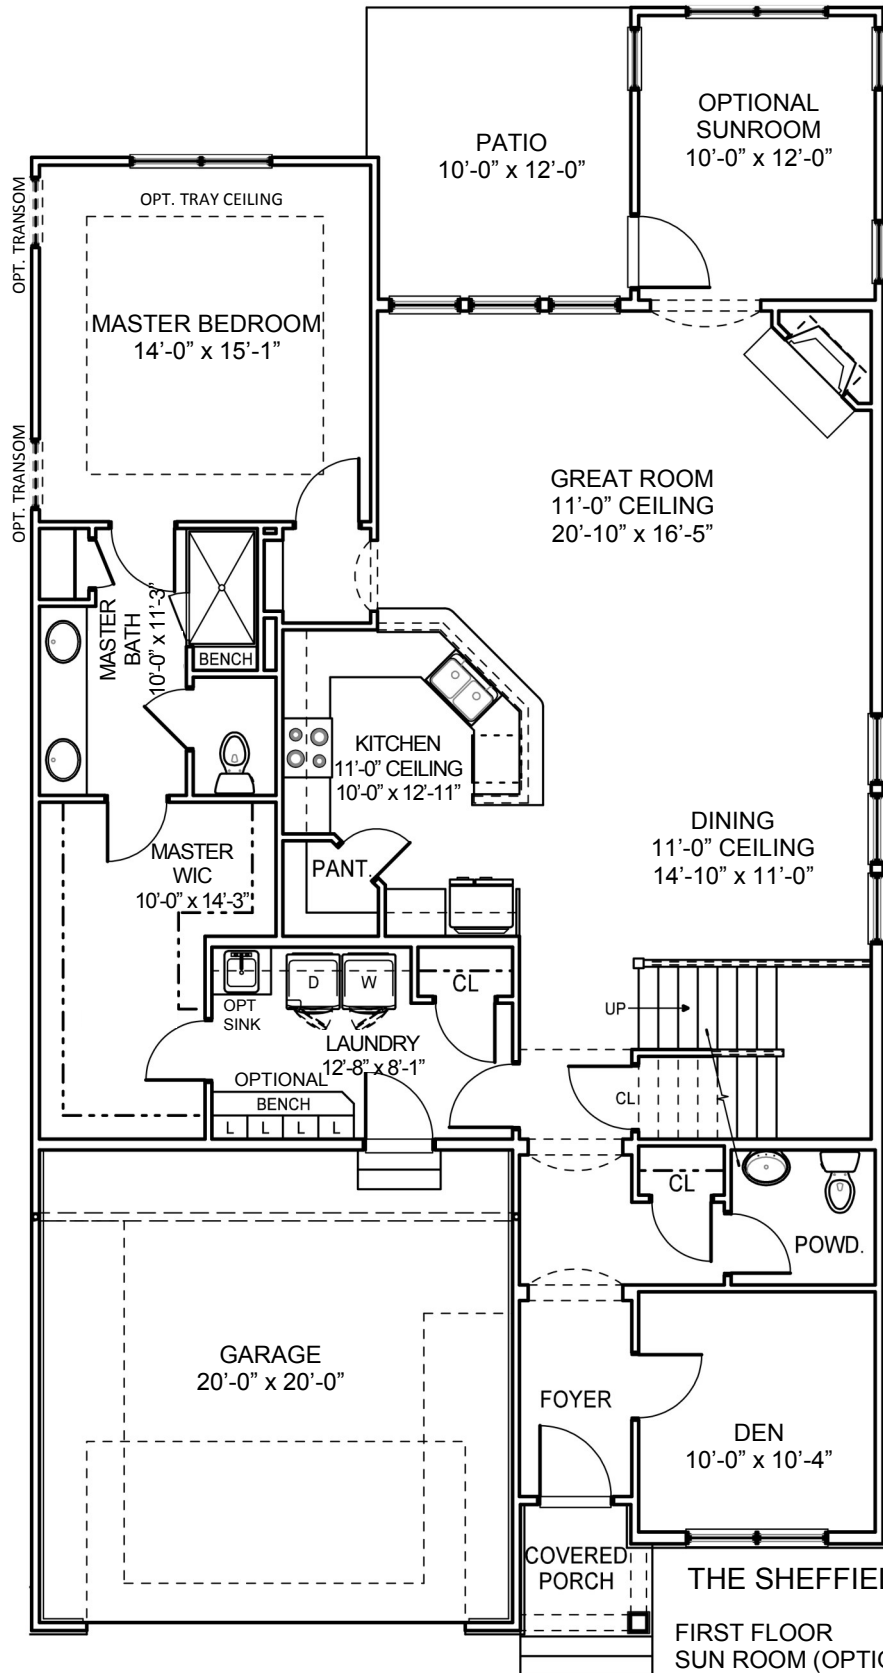

THE SHEFFIELD II

THE SHEFFIELD II VILLA

FIRST FLOOR	1,633 S.F.
SUN ROOM (OPTIONAL)	132 S.F.
SECOND FLOOR	707 S.F.
TOTAL FINISHED	2,472 S.F.

For Illustration Purposes Only And Subject To Change

THE SHEFFIELD II

THE SHEFFIELD II VILLA

FIRST FLOOR	1,633 S.F.
SUN ROOM (OPTIONAL)	132 S.F.
SECOND FLOOR	707 S.F.
TOTAL FINISHED	2,472 S.F.

For Illustration Purposes Only And Subject To Change