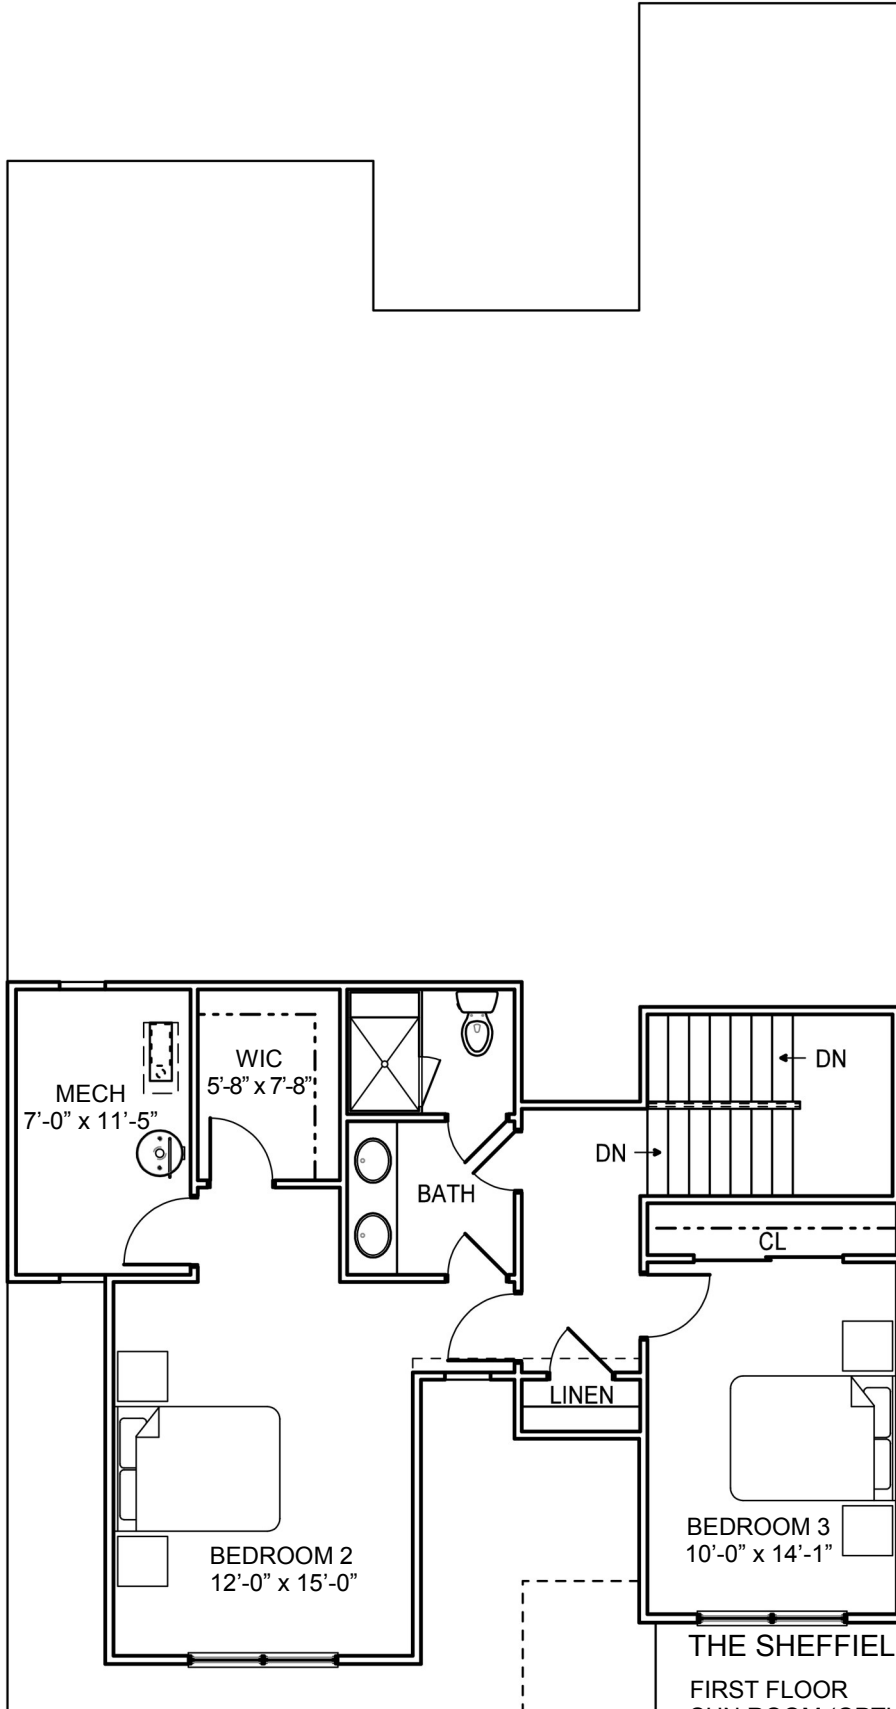

THE SHEFFIELD II

THE SHEFFIELD II VILLA

FIRST FLOOR	1,633 S.F.
SUN ROOM (OPTIONAL)	132 S.F.
SECOND FLOOR	707 S.F.
TOTAL FINISHED	2,472 S.F.

For Illustration Purposes Only And Subject To Change

THE SHEFFIELD II

THE SHEFFIELD II VILLA

FIRST FLOOR	1,633 S.F.
SUN ROOM (OPTIONAL)	132 S.F.
SECOND FLOOR	707 S.F.
TOTAL FINISHED	2,472 S.F.

For Illustration Purposes Only And Subject To Change